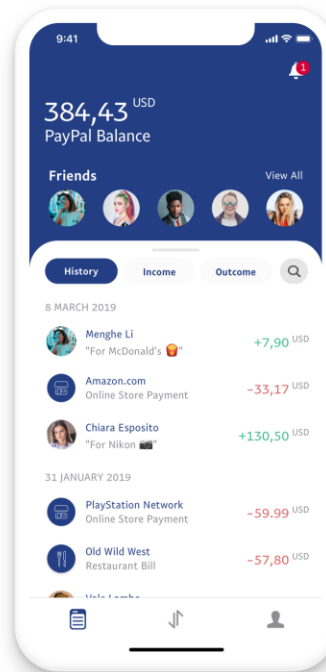

Look & Feel (Coinbase, and PayPal)