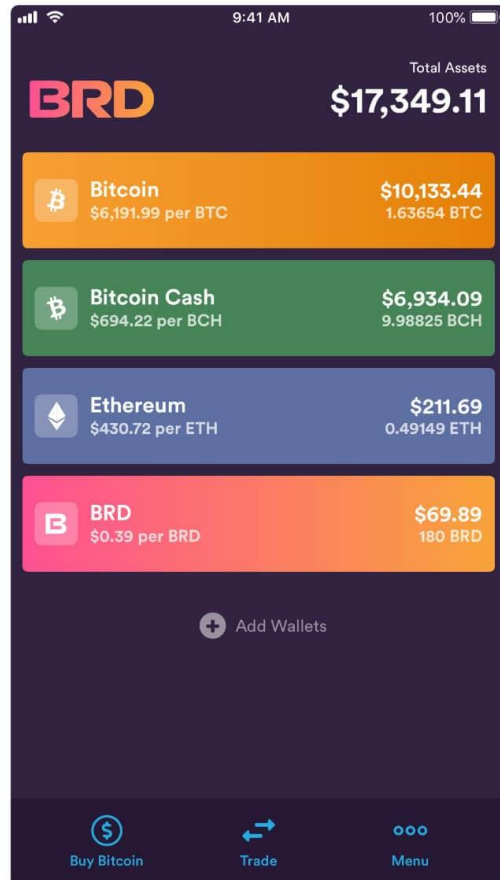

Features (bread)