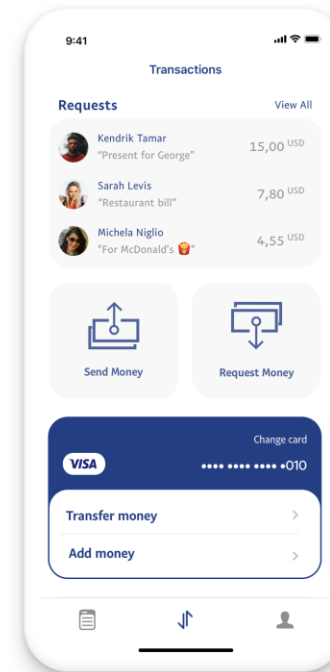

Look & Feel (Coinbase, and PayPal)