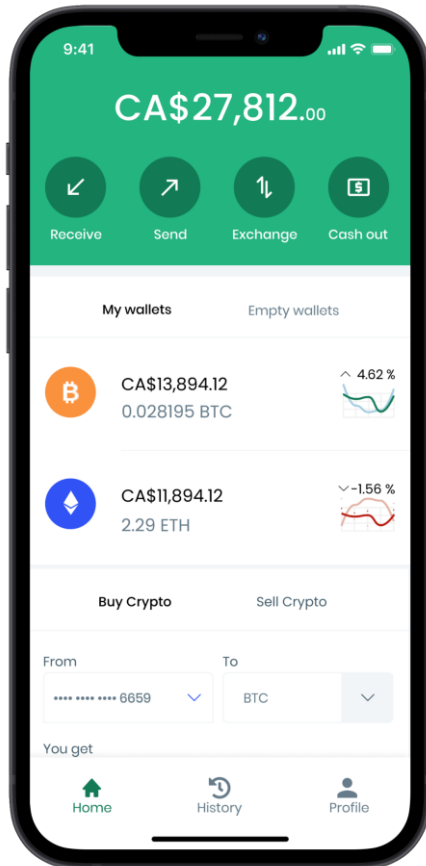

Home/History