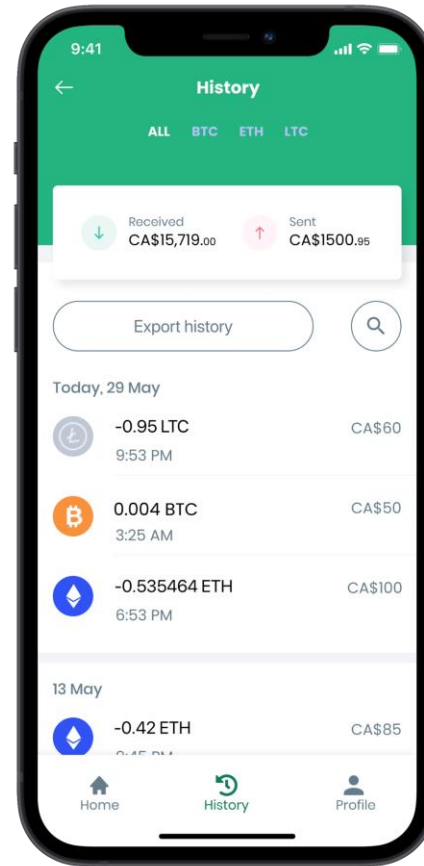

Home/History